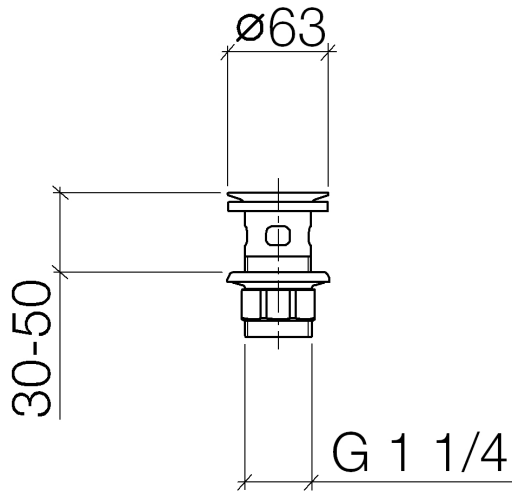

Grated waste 1 1/4" - Brushed Champagne (22kt Gold)

IMO

10 105 970

Fits: IMO, LULU, MADISON, MEM, TARA,  
CL.1, LISSÉ, VAIA, META, CYO

	Brushed Champagne (22kt Gold)	10 105 970-46
	Chrome	10 105 970-00
	Brushed Platinum	10 105 970-06
	Platinum	10 105 970-08
	Durabross (23kt Gold)	10 105 970-09
	Dark Chrome	10 105 970-19
	Light Gold	10 105 970-26
	Brushed Light Gold	10 105 970-27
	Brushed Durabross (23kt Gold)	10 105 970-28
	Matte Black	10 105 970-33
	Brushed Bronze	10 105 970-42
	Champagne (22kt Gold)	10 105 970-47
	Brushed Chrome	10 105 970-93
	Brushed Dark Platinum	10 105 970-99

## Grated waste 1 1/4" - Brushed Champagne (22kt Gold)

---

IMO

10 105 970

Only suitable for basins with an overflow.

10 105 970

10 105 970

Parts for other finishes can be found here: [Chrome](#)

### Spare parts list

No.	Item Number	Name	Quantity used	Delivery time
1	09 11 01 027-46	cup	1	30
2	09 14 05 039 90	seal	1	2
3	09 14 03 025 90	seal	1	2
4	09 23 10 020-46	nut	1	30