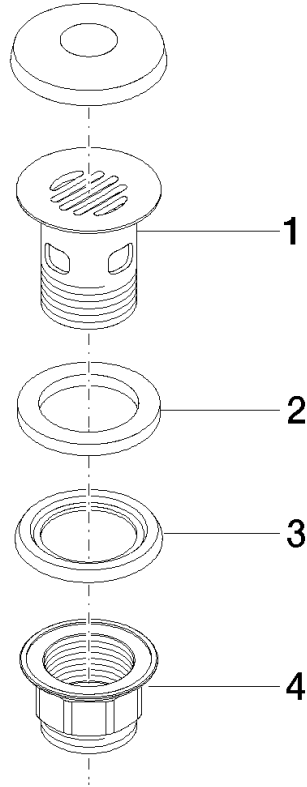

Grated waste 1 1/4" - Brushed Champagne (22kt Gold)

IMO

10 105 970

Fits: IMO, LULU, MADISON, MEM, TARA,  
CL.1, LISSÉ, VAIA, META, CYO

	Brushed Champagne (22kt Gold)	10 105 970-46
	Chrome	10 105 970-00
	Brushed Platinum	10 105 970-06
	Platinum	10 105 970-08
	Durabross (23kt Gold)	10 105 970-09
	Dark Chrome	10 105 970-19
	Light Gold	10 105 970-26
	Brushed Light Gold	10 105 970-27
	Brushed Durabross (23kt Gold)	10 105 970-28
	Matte Black	10 105 970-33
	Brushed Bronze	10 105 970-42
	Champagne (22kt Gold)	10 105 970-47
	Brushed Chrome	10 105 970-93
	Brushed Dark Platinum	10 105 970-99

## Grated waste 1 1/4" - Brushed Champagne (22kt Gold)

---

IMO

10 105 970

Only suitable for basins with an overflow.

10 105 970

10 105 970

Parts for other finishes can be found here: [Chrome](#)

### Spare parts list

No.	Item Number	Name	Quantity used	Delivery time
1	09 11 01 027-46	cup	1	30
2	09 14 05 039 90	seal	1	2
3	09 14 03 025 90	seal	1	2
4	09 23 10 020-46	nut	1	30